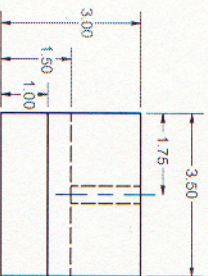

IN-30 - Chess Piece

IN-31 - Table Base 1

DRAWN	6/7/2002	TITLE	Table Base 1
Sample		SIZE	DWG/NO
CHECKED		C	IN-31 table base 1
QA		SCALE	SHEET 1 OF 1
MEG		REV	
APPROVED			

IN-32 - Table Base 2

DRAWN	Sample	6/7/2002	TITLE	Table Base 2
CHECKED	QA		SIZE	C
	MFG		DWG NO	IN-32
	APPROVED		SCALE	1
			SHEET	1
			OF	1
			REV	