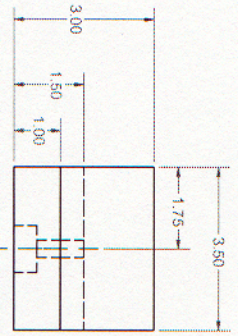

IN-30 - Chess Piece

IN-31 - Table Base 1

DRAWN	6/7/2002	TITLE	Table Base 1
Sample		SIZE	DWG/NO
CHECKED		C	IN-31 table base 1
QA		SCALE	SHEET 1 OF 1
MEG		REV	
APPROVED			

IN-32 - Table Base 2

DRAWN	Sample	6/7/2002	TITLE	Table Base 2
CHECKED	QA		SIZE	C
	MFG		DWG NO	IN-32
	APPROVED		SCALE	1
			SHEET	1
			OF	1
			REV	